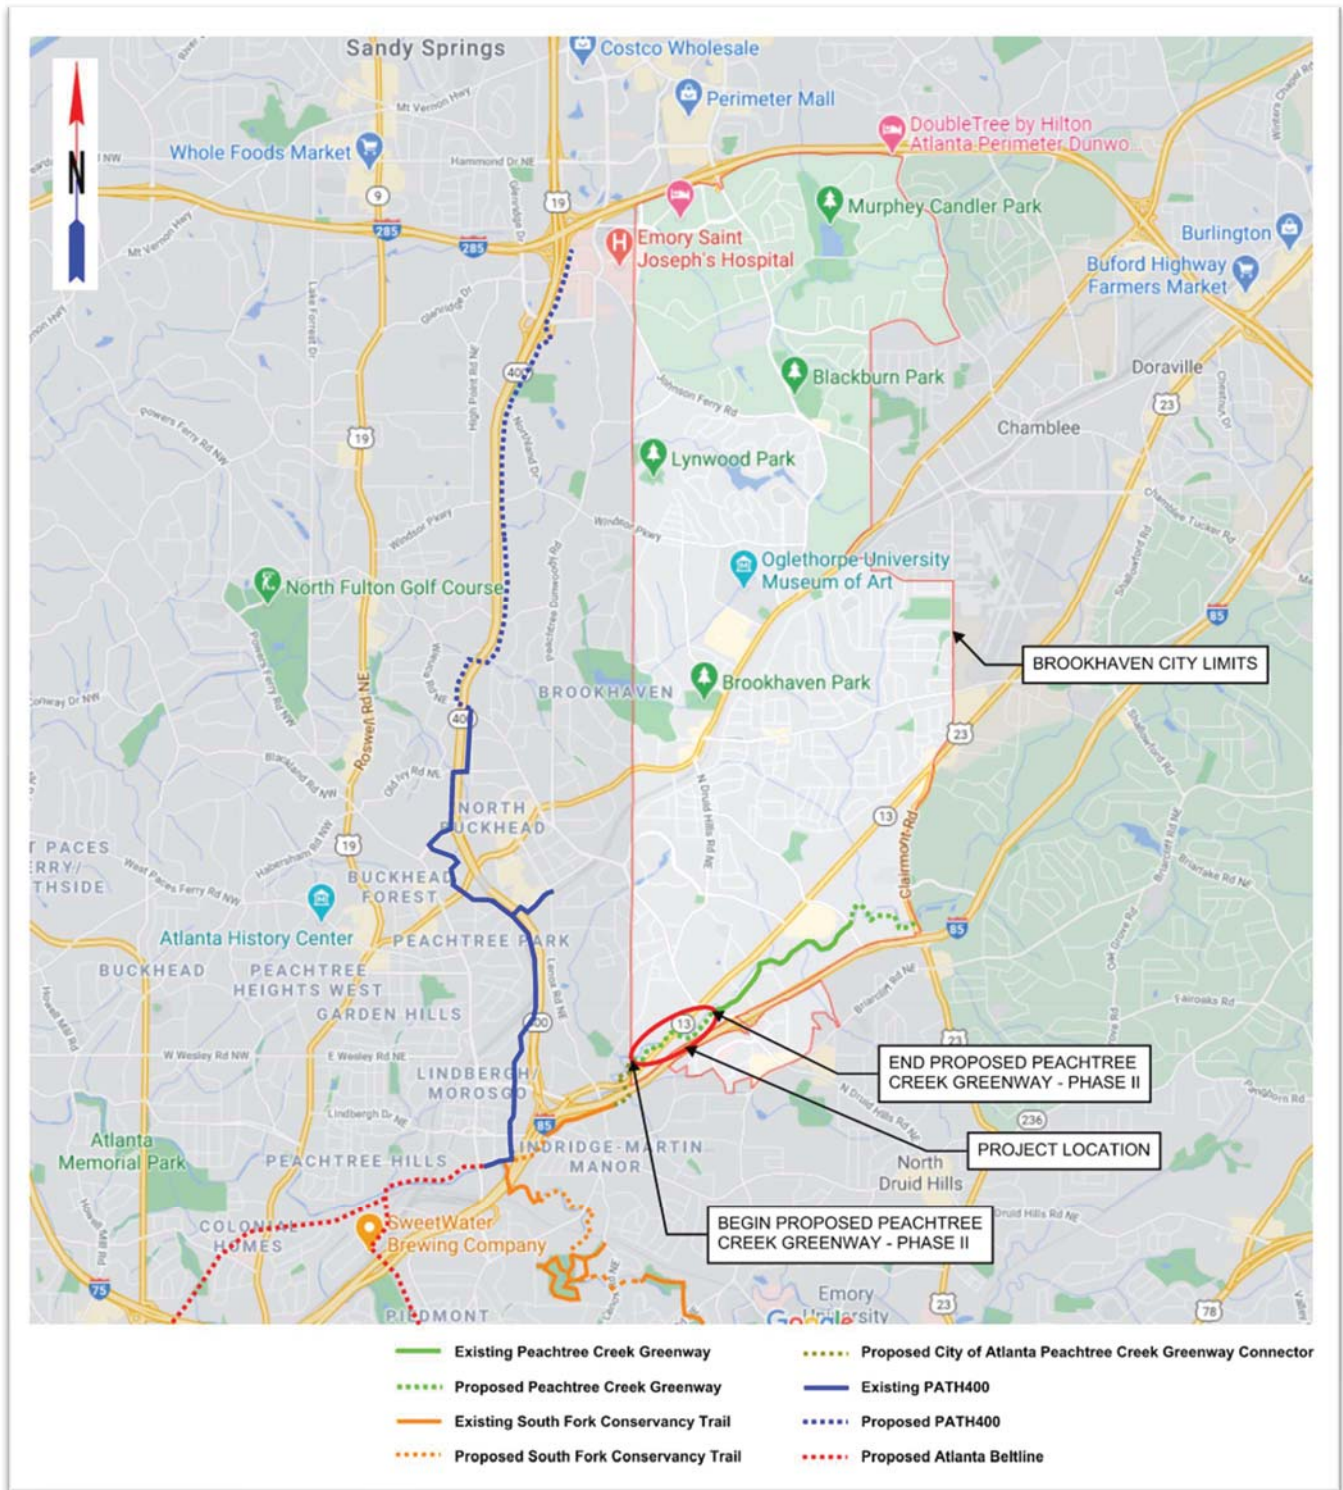

PROJECT LOCATION MAPS

PI No. 0016053
Peachtree Creek Greenway from Atlanta to North Druid Hills Road – Phase II
City of Brookhaven, DeKalb County
N.T.S.
Map 1 of 2

PI No. 0016053
Peachtree Creek Greenway from Atlanta to North Druid Hills Road – Phase II
City of Brookhaven, DeKalb County
N.T.S.
Map 2 of 2