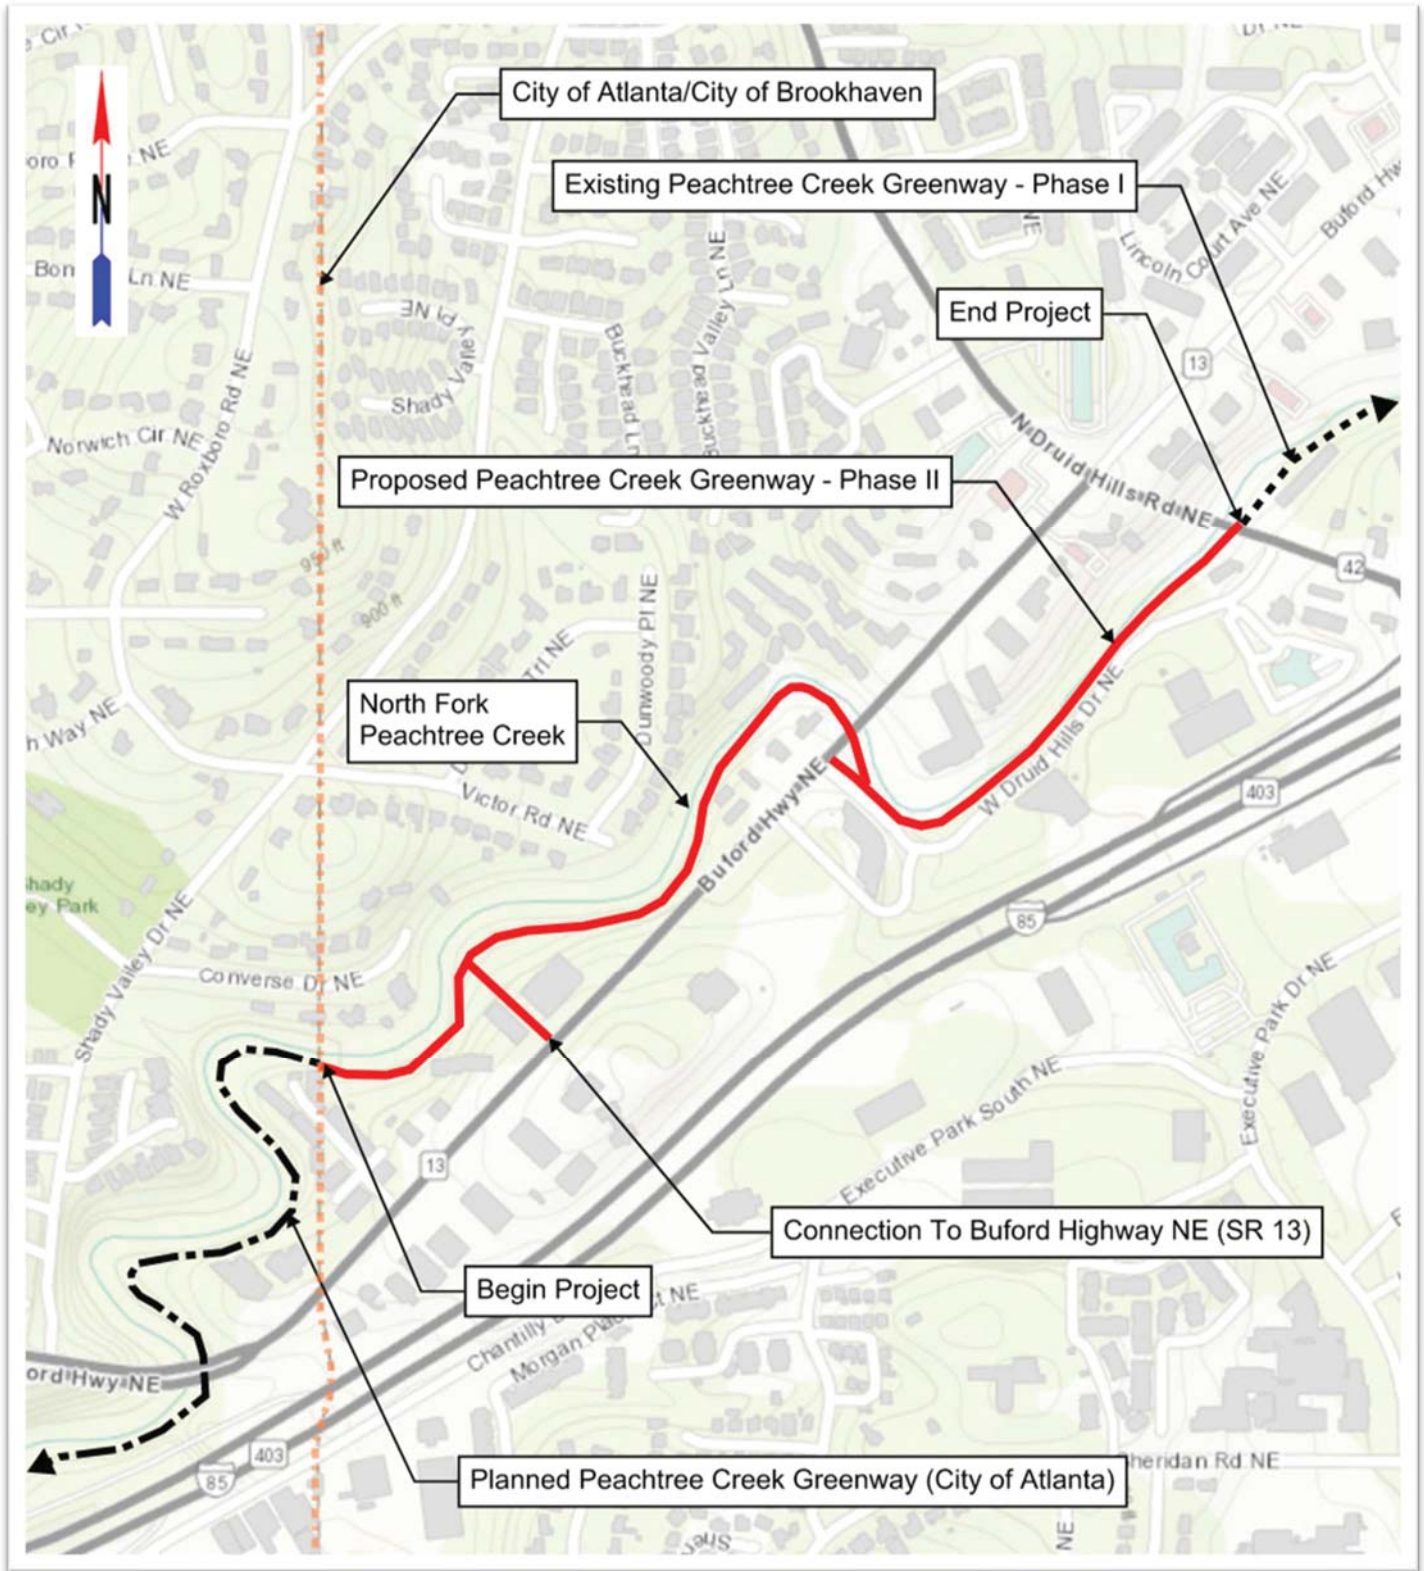

PROJECT LOCATION MAPS

PI No. 0016053
Peachtree Creek Greenway from Atlanta to North Druid Hills Road – Phase II
City of Brookhaven, DeKalb County
N.T.S.
Map 1 of 2

PI No. 0016053
Peachtree Creek Greenway from Atlanta to North Druid Hills Road – Phase II
City of Brookhaven, DeKalb County
N.T.S.
Map 2 of 2