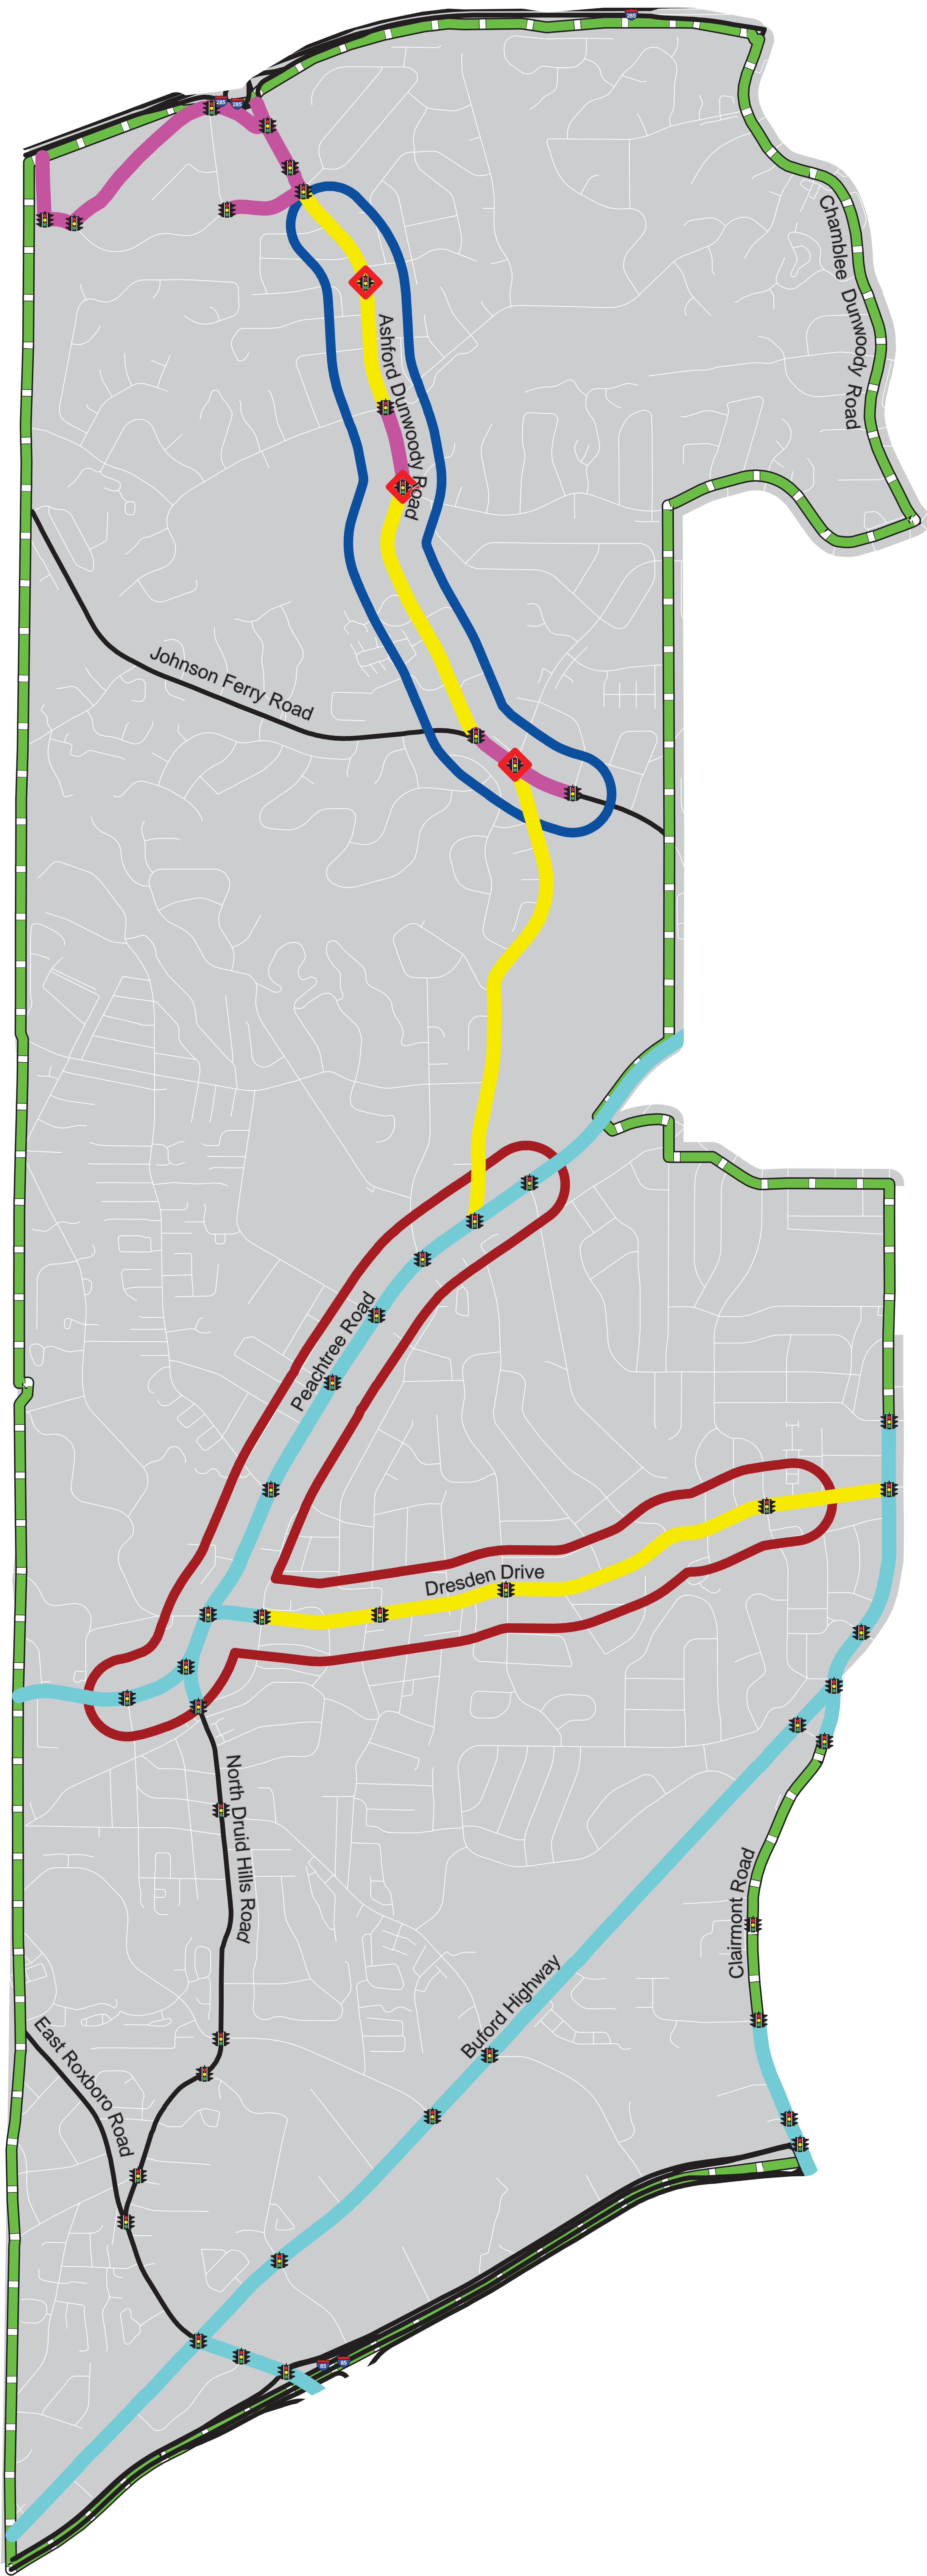

## 0013138 Brookhaven ITS

-  Traffic Signals (51)
-  Existing RTOP Fiber
-  Existing PTOP Fiber
-  Existing 4G Cellular Modem
-  Proposed Fiber
-  Brookhaven City Limits
-  Major Roads
-  Interstate
-  PTOP - Ashford Dunwoody Road Communications Group
-  RTOP - Peachtree Road Communications Group