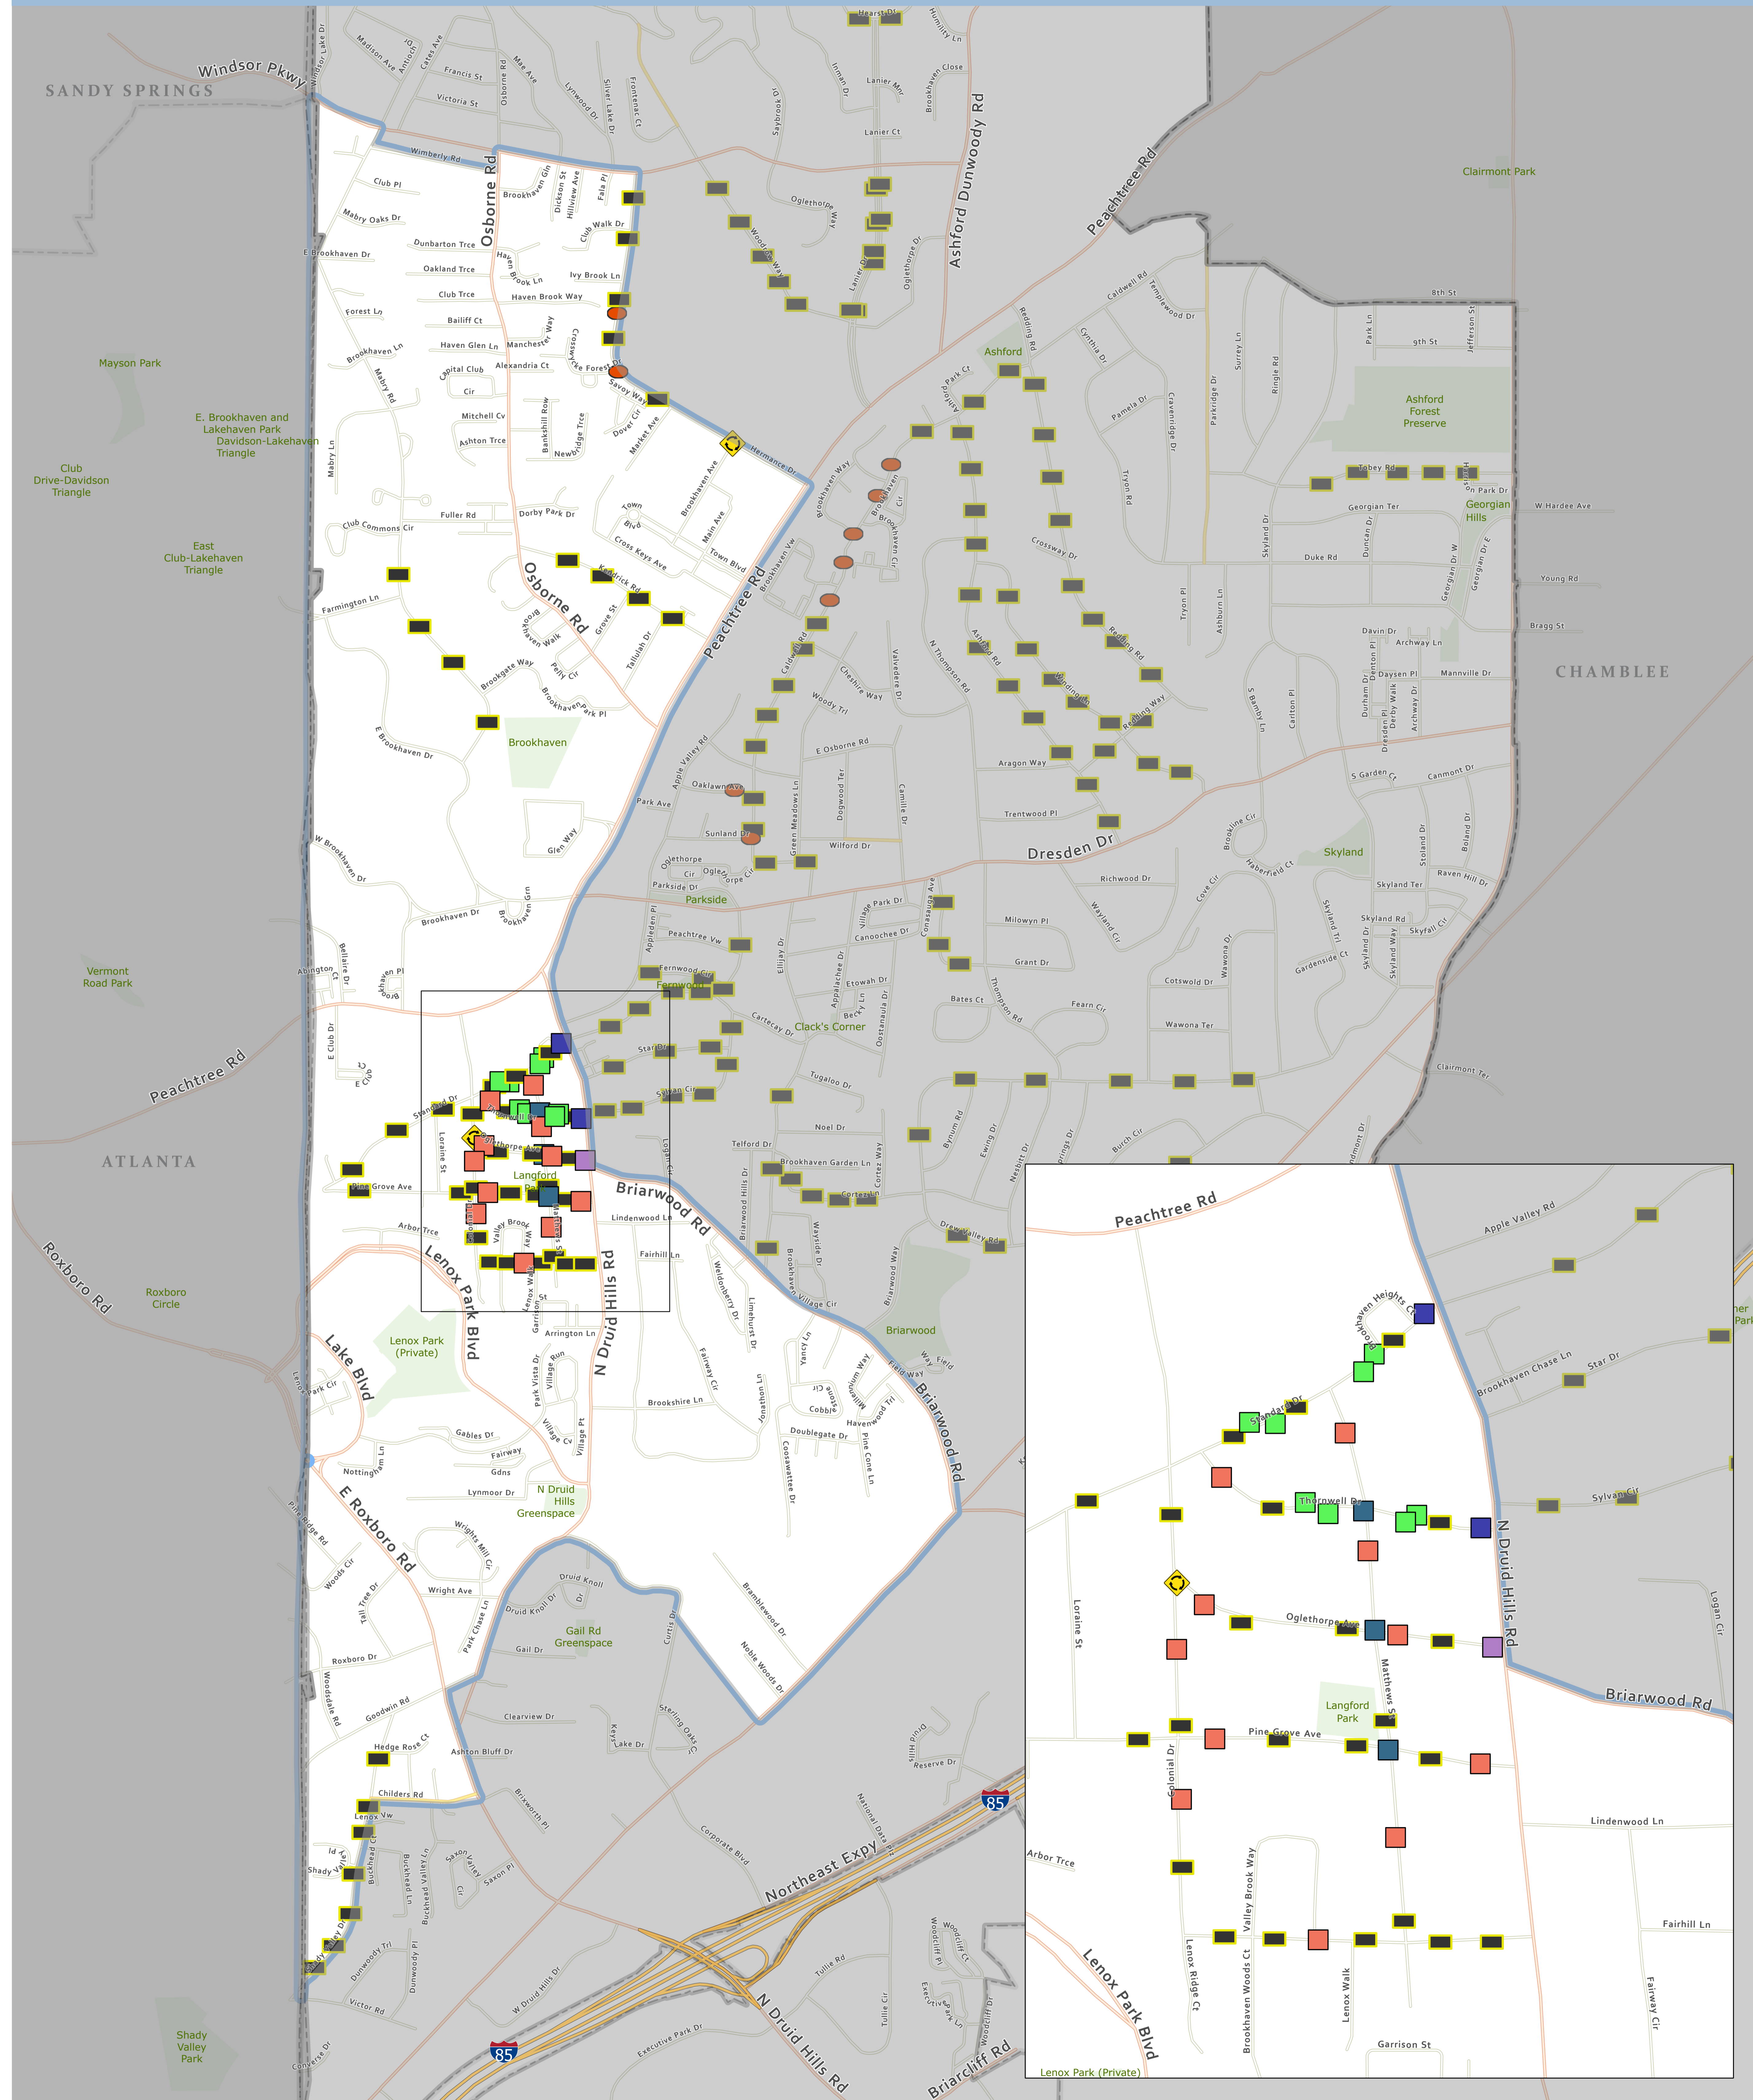

Council District 3 Traffic Calming

- Traffic Calming Device Type**
- Speed Hump
 - Traffic Island
 - All Way Stop Control
 - Speed Cushion
 - No Left signs in AM
 - Right In/Right Out
 - Bump Out
 - Roundabout
 - Parks
 - Council District
 - Not Eligible for Traffic Calming
 - Did Not Qualify for Traffic Calming