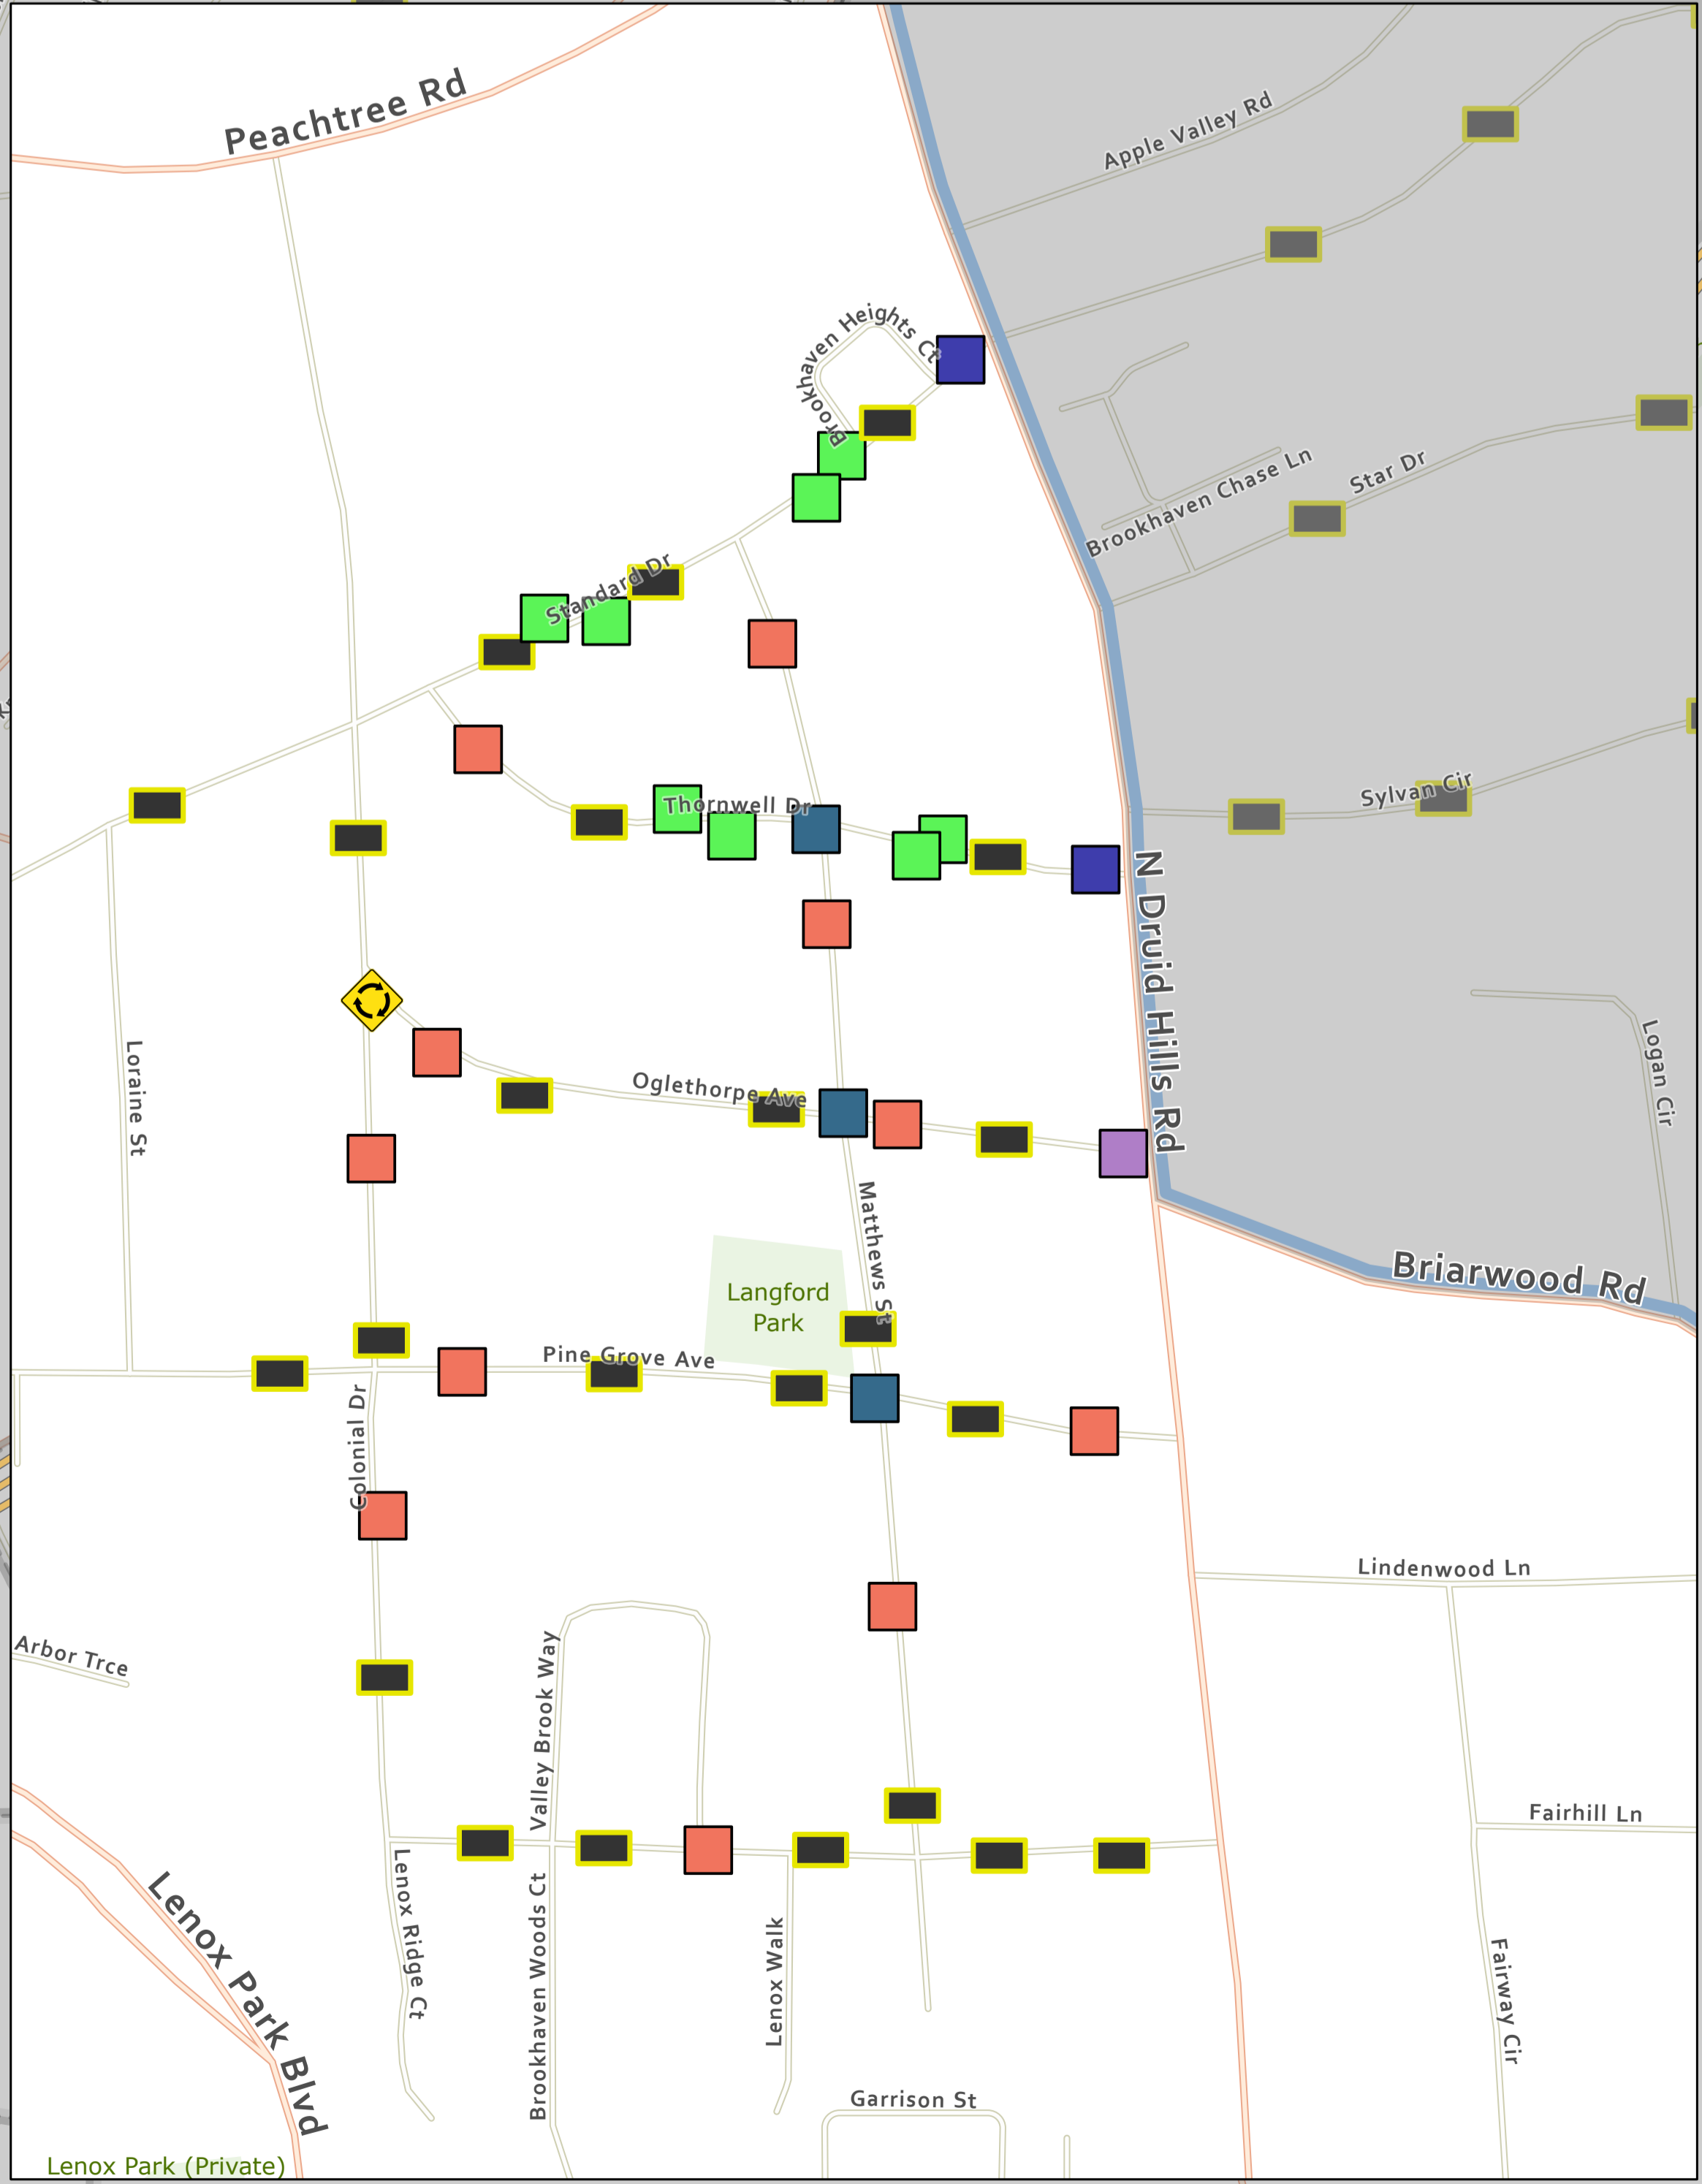

Council District 3 Traffic Calming

- Traffic Calming Device Type**
- Speed Hump
 - Traffic Island
 - All Way Stop Control
 - Speed Cushion
 - No Left signs in AM
 - Right In/Right Out
 - Bump Out
 - Roundabout
 - Parks
 - Council District
 - Not Eligible for Traffic Calming
 - Did Not Qualify for Traffic Calming