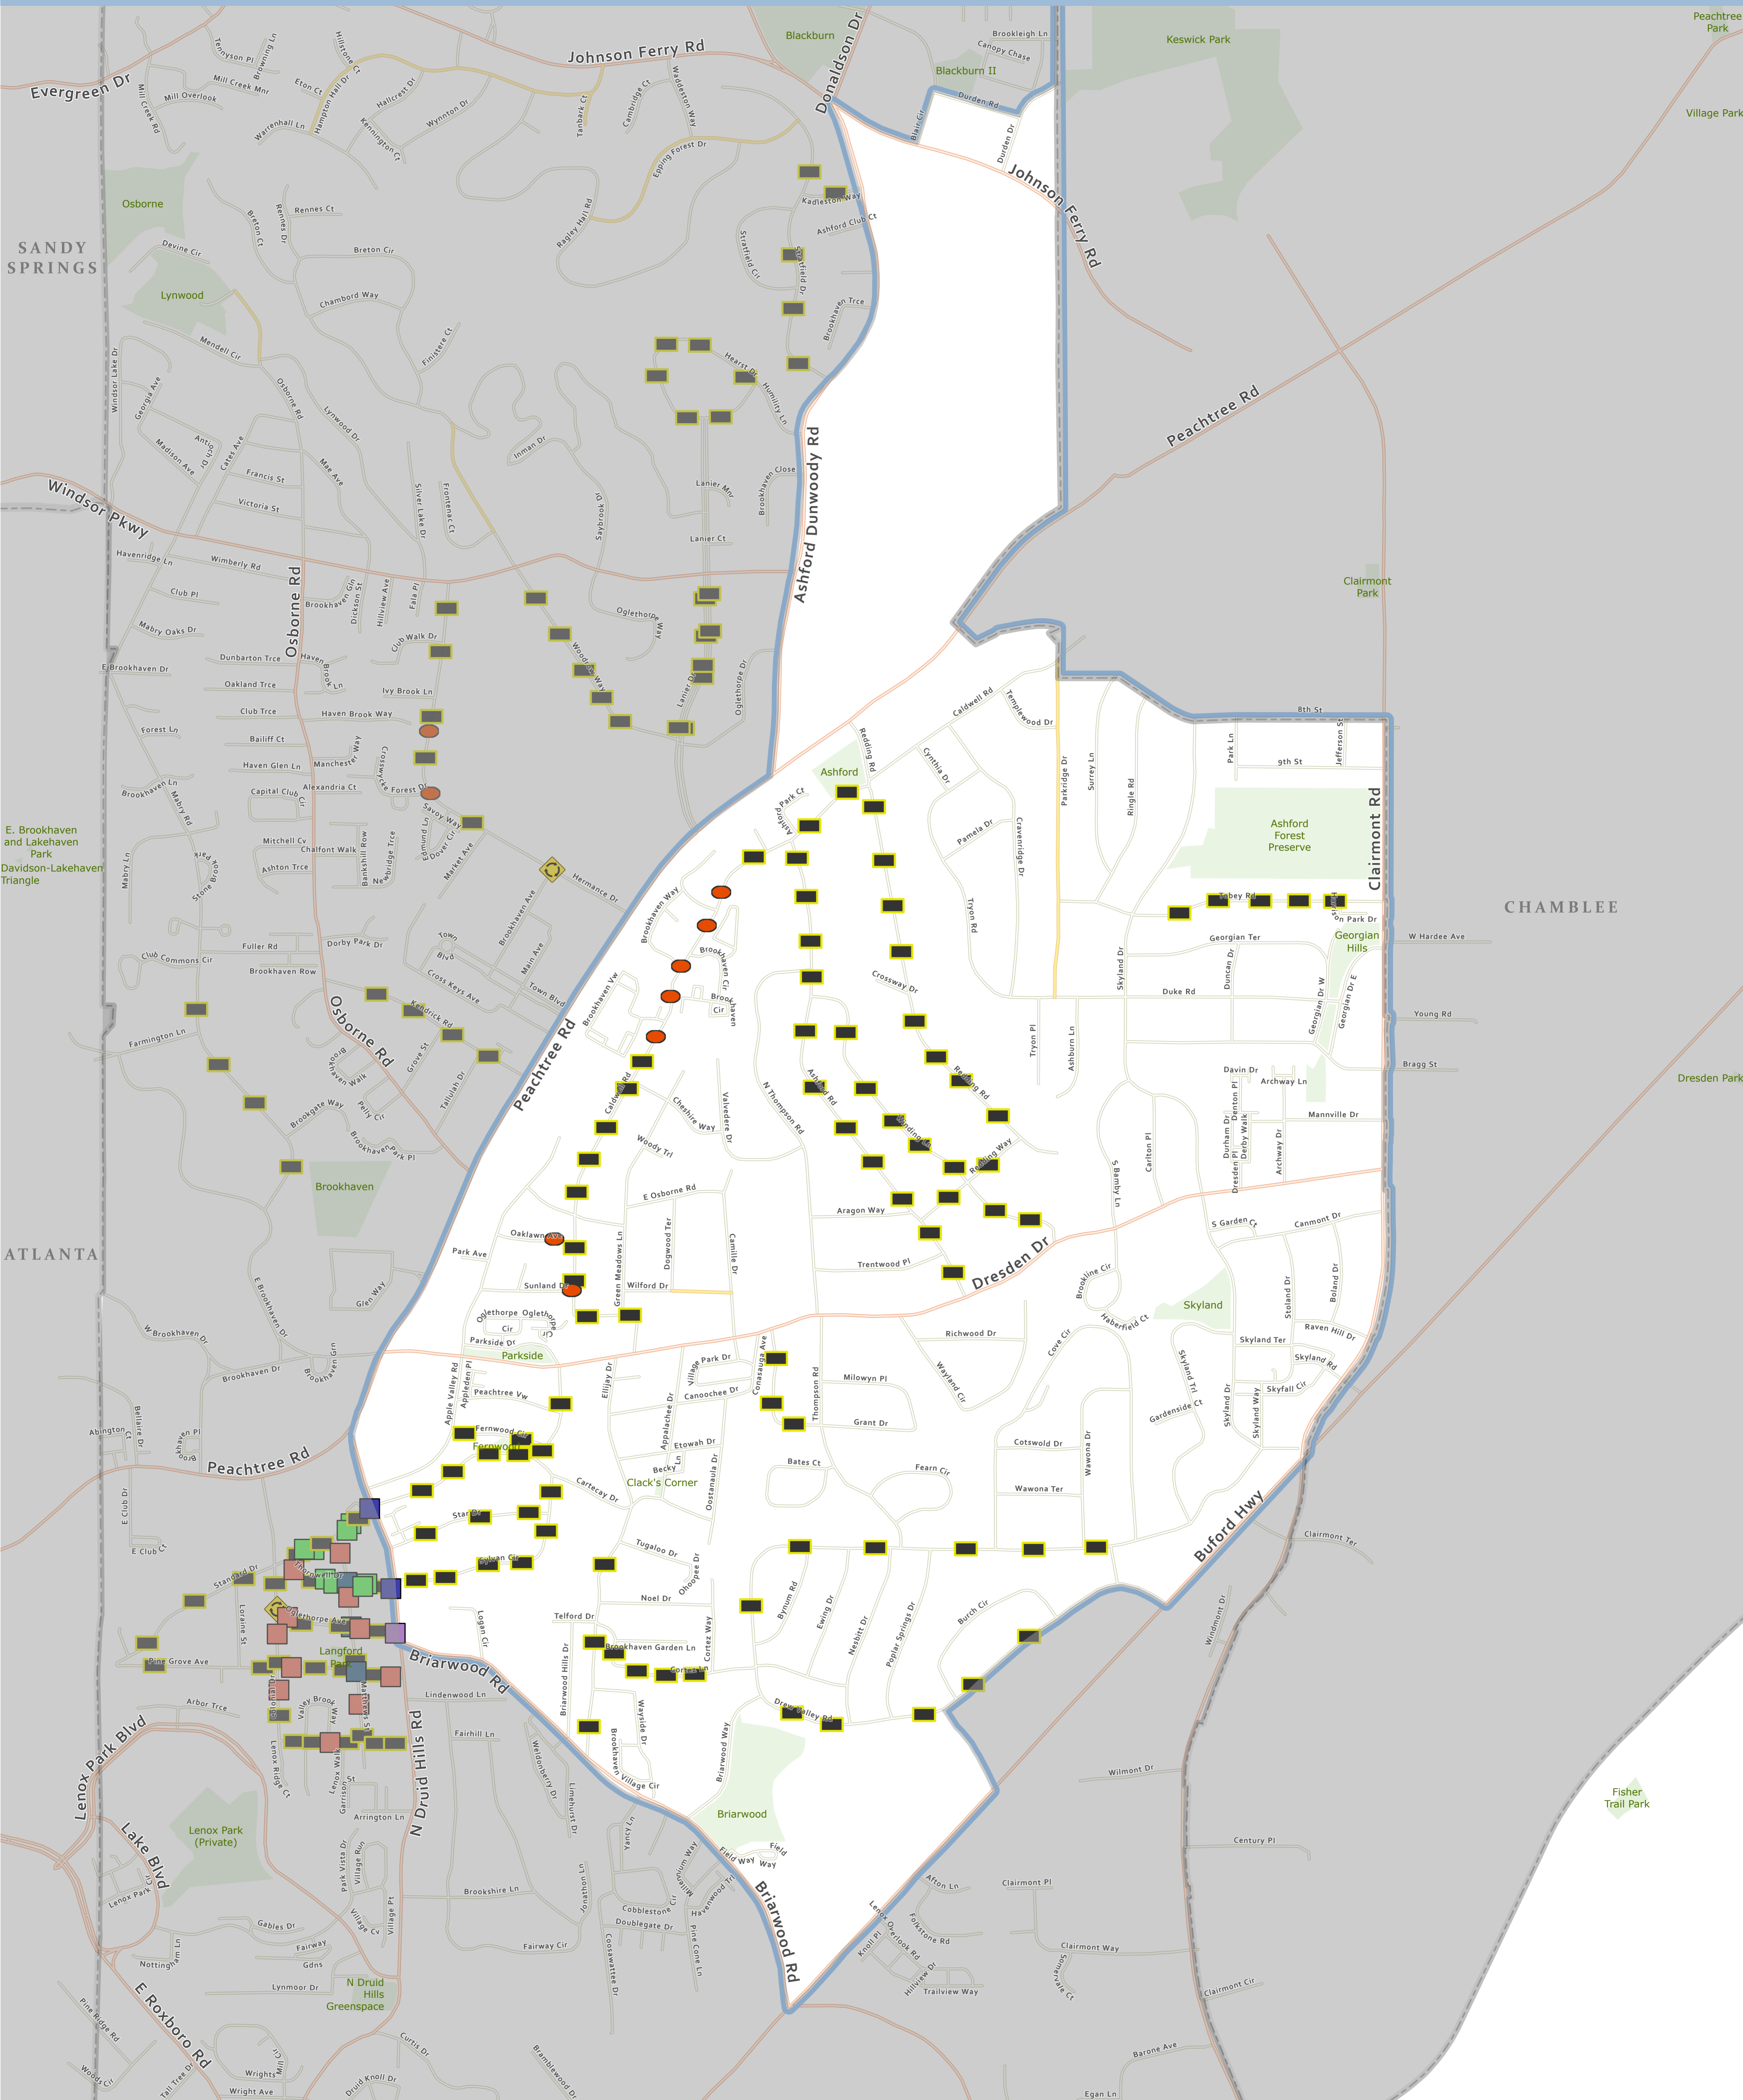

Council District 2 Traffic Calming

- Traffic Calming Device Type**
- Speed Hump
 - Traffic Island
- Other Symbols**
- Parks
 - Council District
 - Not Eligible for Traffic Calming
 - Did Not Qualify for Traffic Calming