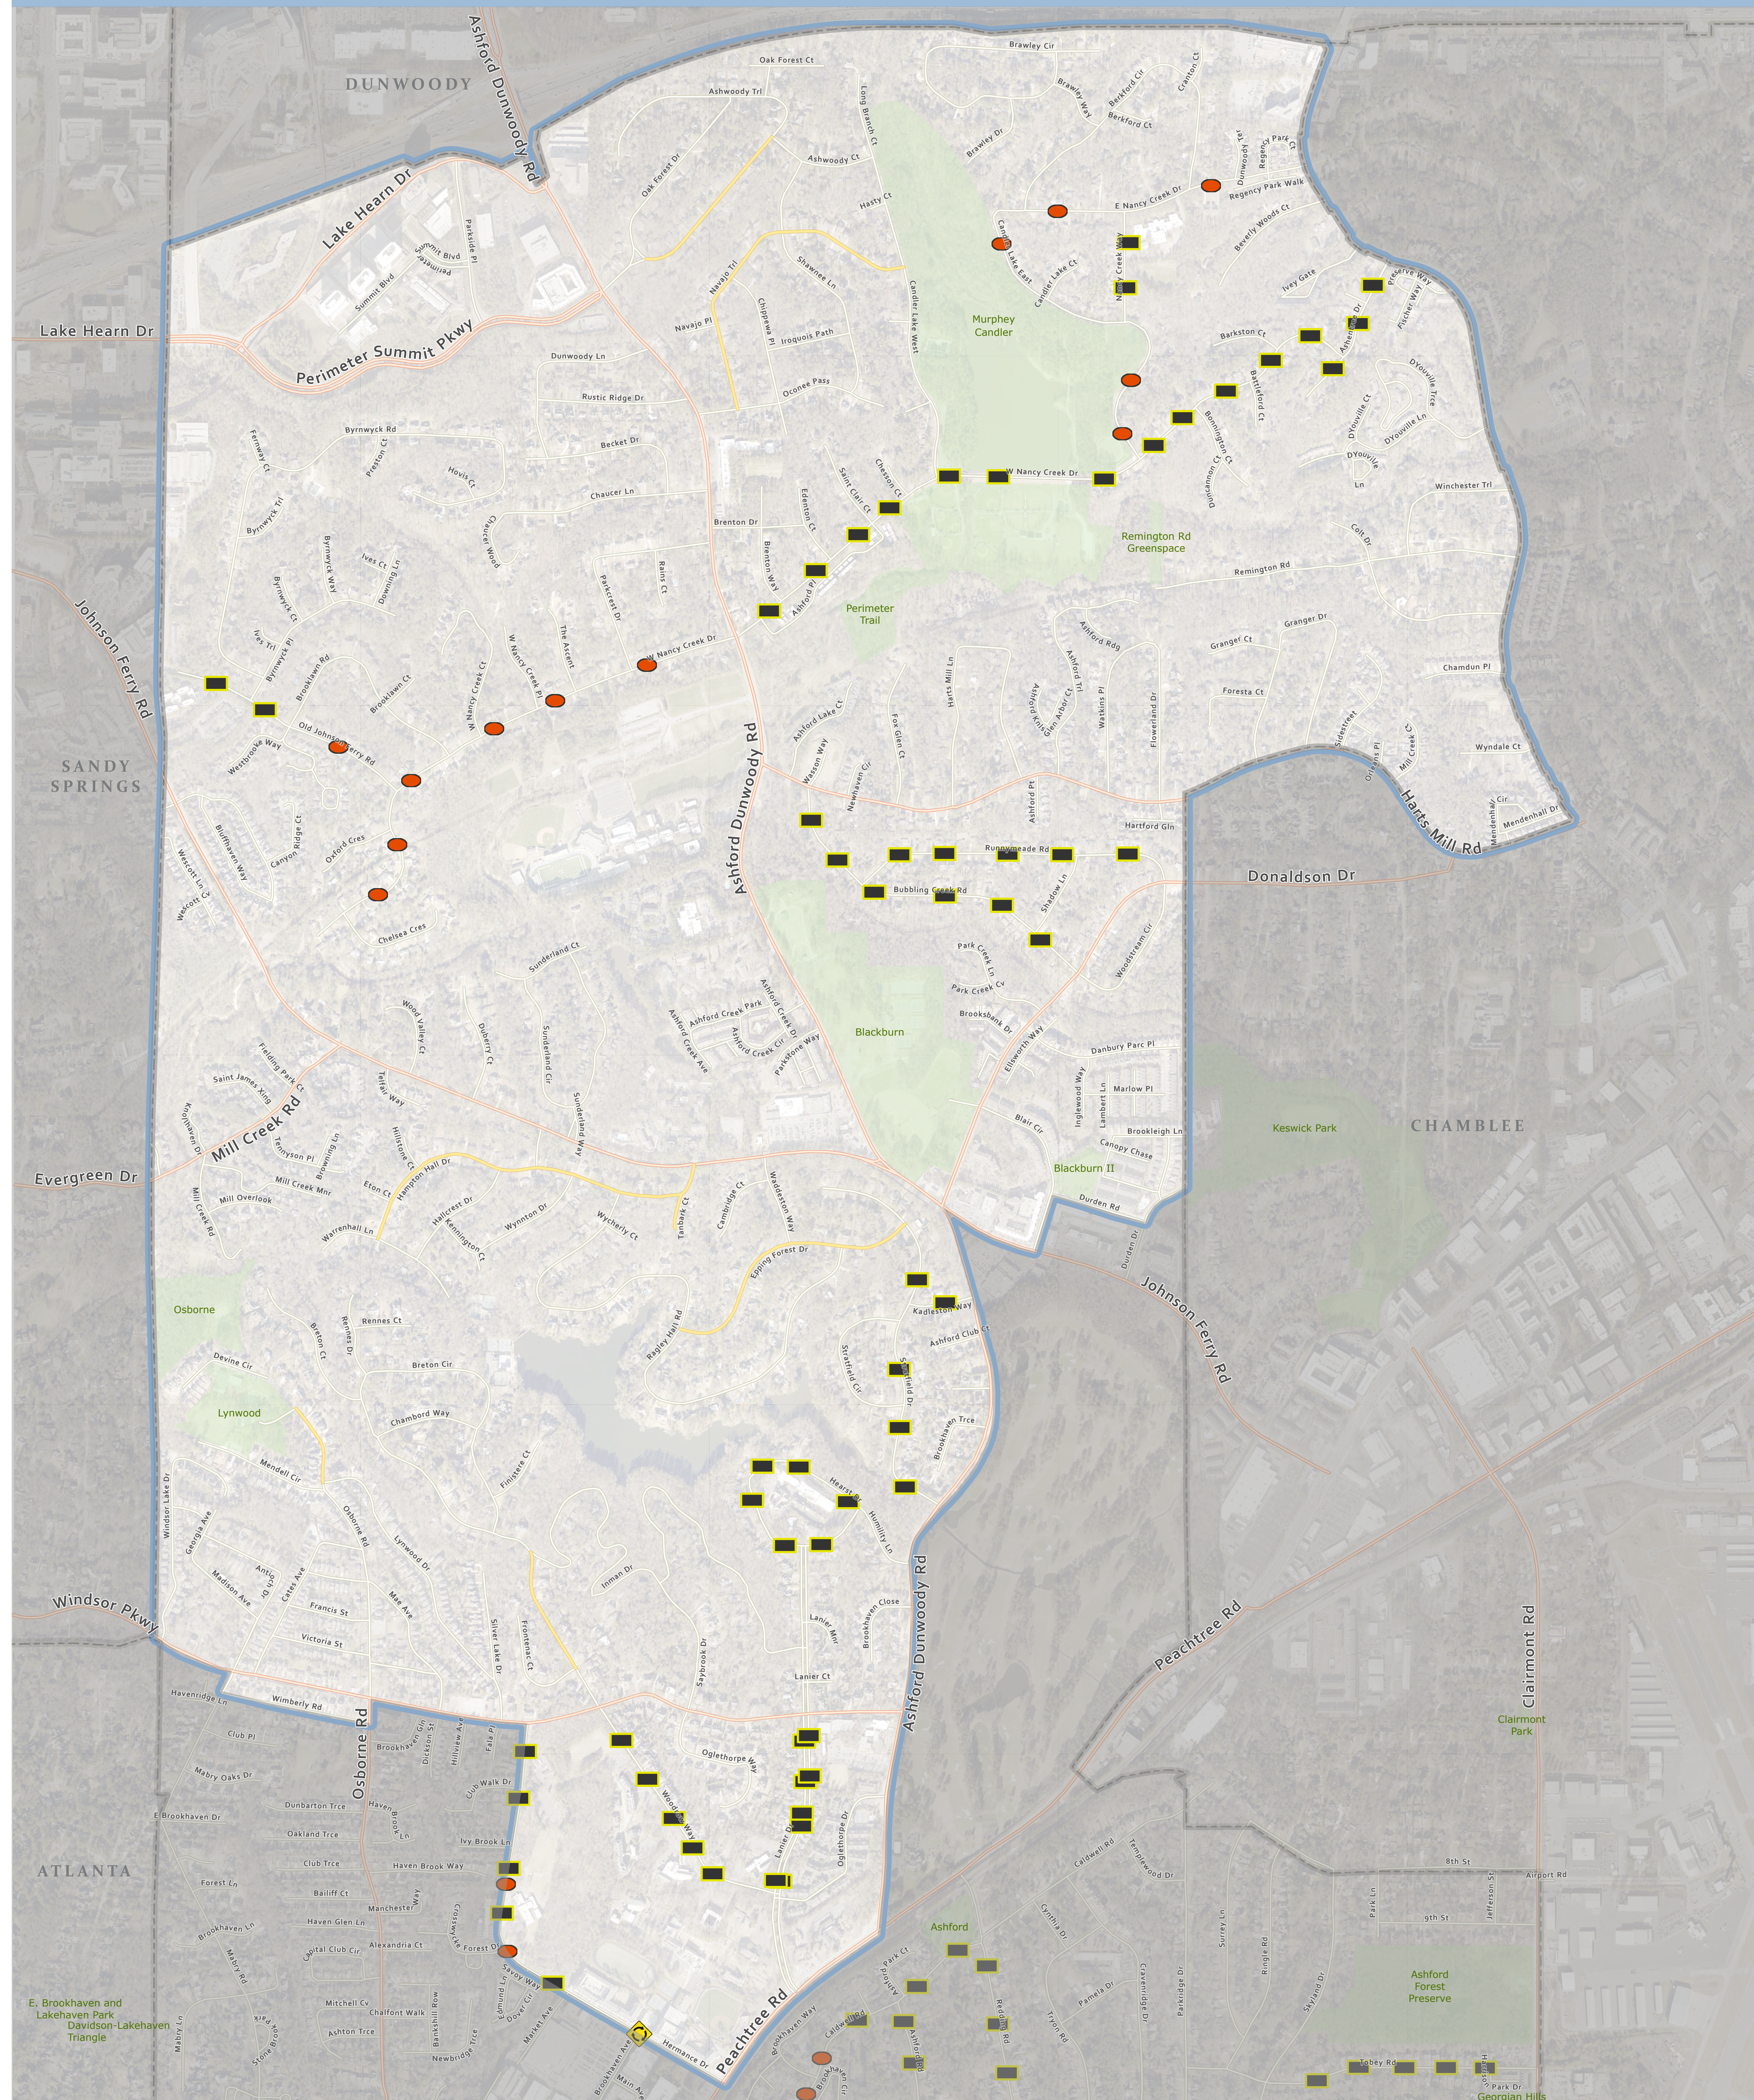

Council District 1 Traffic Calming

- Traffic Calming Device Type**
- Roundabout
 - Speed Hump
 - Traffic Island
 - Parks
 - Council District
 - Not Eligible for Traffic Calming
 - Did Not Qualify for Traffic Calming