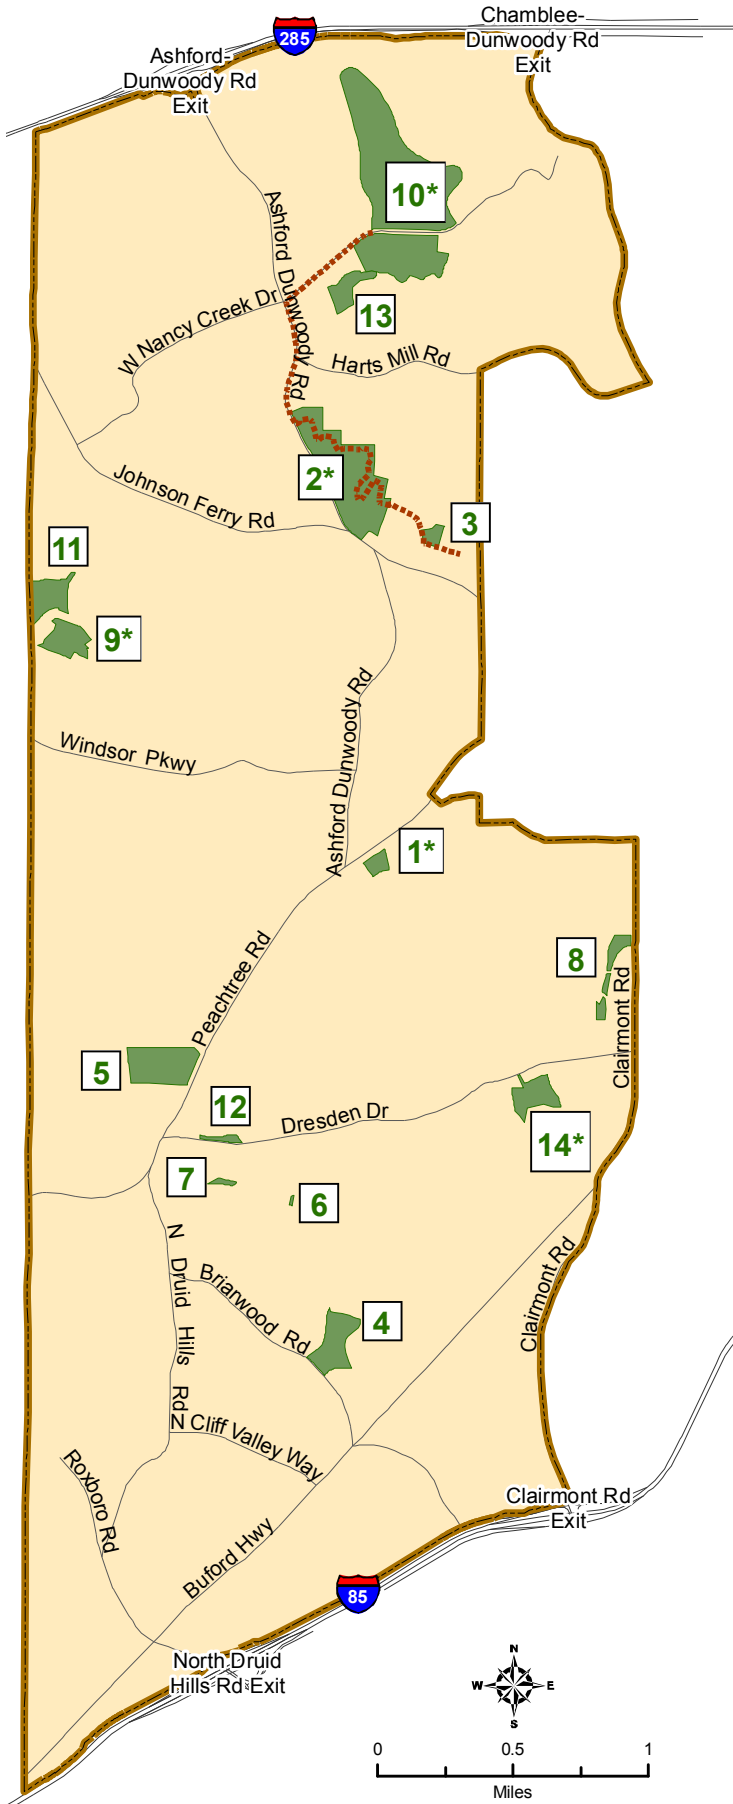

# Parks & Recreation

Parks & Recreation Department:  
 3360 Osborne Road  
 Brookhaven, GA 30319  
 (404) 637-0500  
 Pavilion and Field Rentals:  
 (404) 637-0500

\* Indicates rentals are available

- 1** **ASHFORD PARK\***  
2980 Redding Road
- 2** **BLACKBURN PARK\***  
3493 Ashford Dunwoody Road
- 3** **BLACKBURN II PARK**  
3509 Blair Circle
- 4** **BRIARWOOD PARK**  
2235 Briarwood Way
- 5** **BROOKHAVEN PARK**  
4158 Peachtree Road
- 6** **CLACK'S CORNER**  
1410 Cartecay Drive
- 7** **FERNWOOD PARK**  
1342 Sylvan Circle
- 8** **GEORGIAN HILLS PARK**  
2800 East Georgian Drive
- 9** **LYNNWOOD PARK\***  
3360 Osborne Road
- 10** **MURPHEY CANDLER PARK\***  
1551 West Nancy Creek Drive
- 11** **OSBORNE PARK**  
3412 Osborne Road
- 12** **PARKSIDE PARK**  
1316 Dresden Drive
- 13** **PERIMETER TRAIL @ MURPHEY CANDLER**  
1551 W Nancy Creek Drive
- 14** **SKYLAND PARK\***  
2600 Skyland Drive

- Community Center
- Swimming Pool
- Picnic Shelter
- Mixed-Use Field
- Playground
- Basketball Court
- Picnic Table
- Greenspace
- Tennis Court
- Nancy Creek PATH Trail

Prepared by the  
 City of Brookhaven IT/GIS Department  
 March 1, 2014