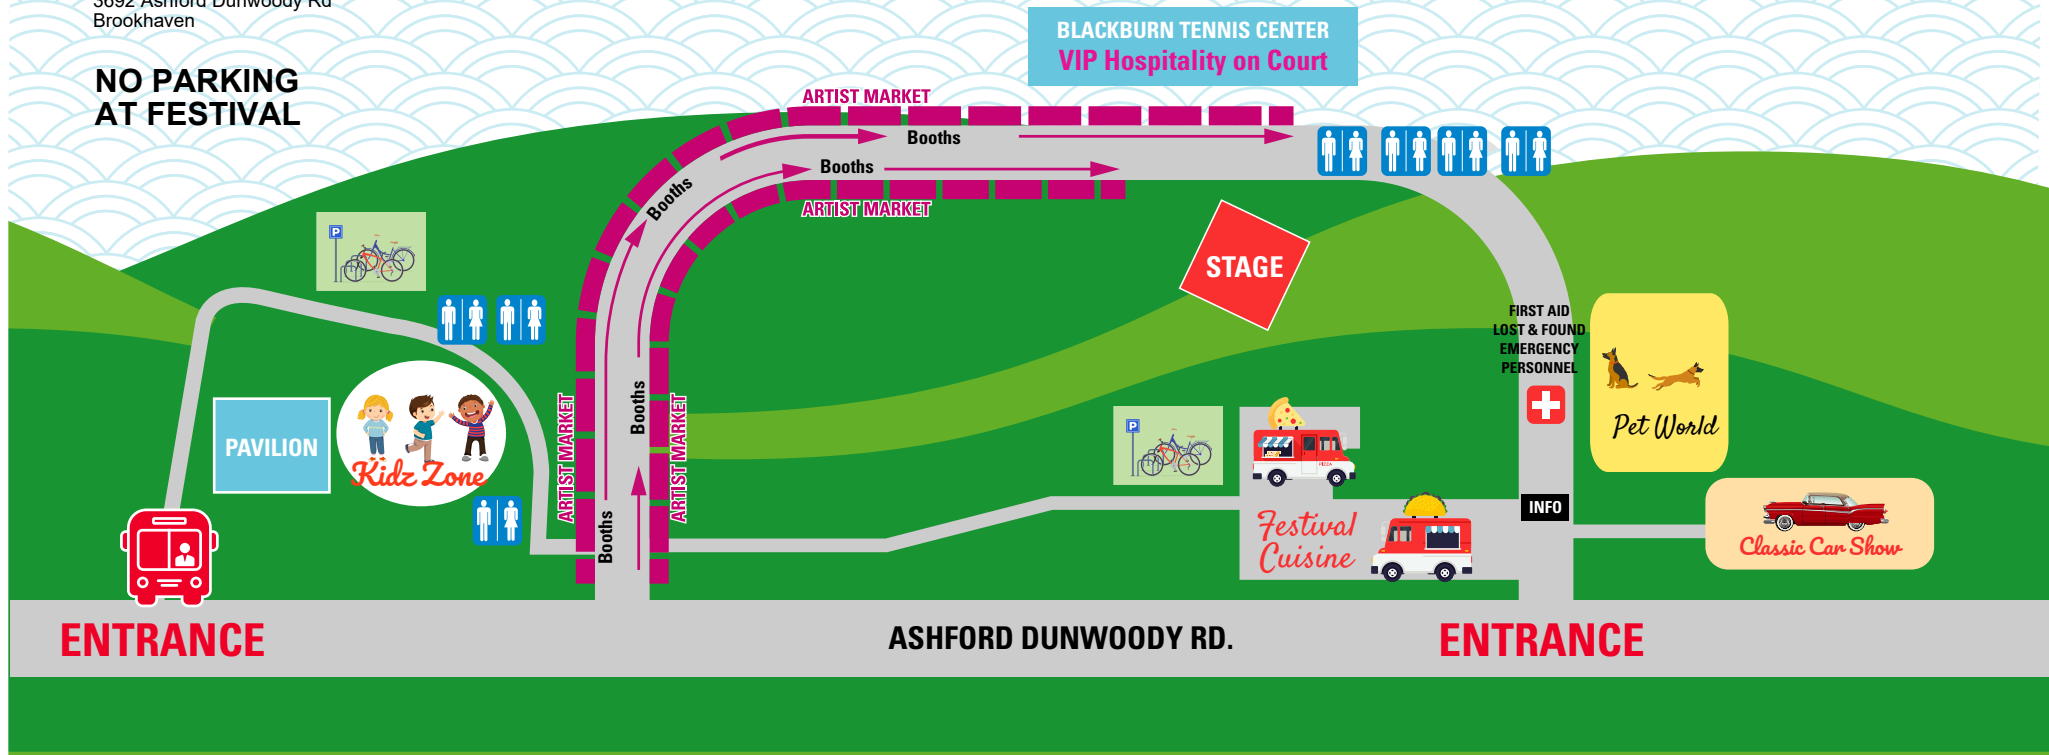

SHUTTLE LOCATION

MARTA Brookhaven Rail Station
4047 Peachtree Road NE
Brookhaven

ADA PARKING

Cowart Family YMCA
3692 Ashford Dunwoody Rd
Brookhaven

NO PARKING AT FESTIVAL

BROOKHAVEN Cherry Blossom FESTIVAL

BLACKBURN PARK

3493 ASHFORD
DUNWOODY RD.

BROOKHAVEN, GA
30319

BLACKBURN TENNIS CENTER
VIP Hospitality on Court

SCHEDULE OF EVENTS

SATURDAY, MARCH 23

10:00 A.M. - 6:00 P.M.

- Splash Artist Market (10a.m-6p.m.)
- Classic Car Show (10a.m-4p.m.)
- Kidz Zone (10a.m.-6p.m.)
- Concert (12-6p.m.)

SUNDAY, MARCH 24

10:00 A.M. - 6:00 P.M.

- Splash Artist Market (11a.m-6p.m.)
- Pet World (shows at 11a.m. & 1p.m.)
- Kidz Zone (10a.m.-6p.m.)
- Concert (12-6p.m.)

Map & schedule subject to change without notice